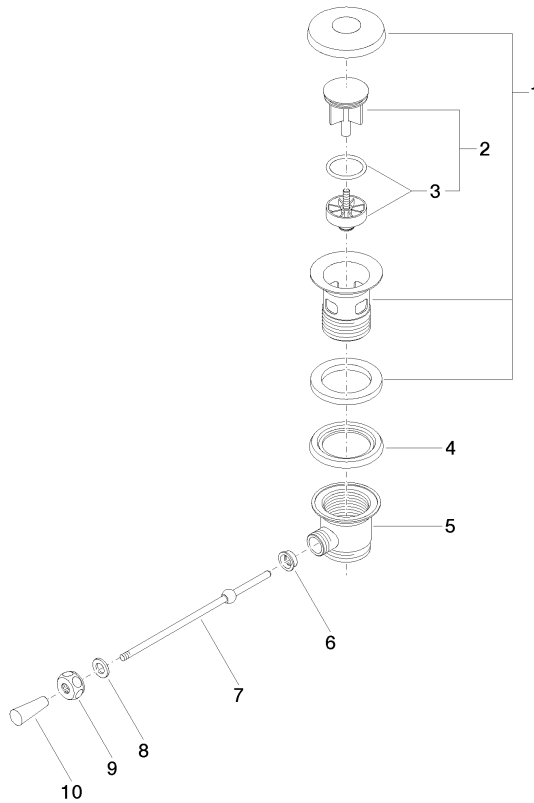

10 300 970

- length of knee lever 185 mm

Only suitable for basins with an overflow.

Fits: IMO, LULU, MADISON, MEM, TARA,
CL.1, LISSÉ, VAIA, META, CYO

	Chrome	10 300 970-00
	Brushed Platinum	10 300 970-06
	Platinum	10 300 970-08
	Durabrand (23kt Gold)	10 300 970-09
	Dark Chrome	10 300 970-19
	Light Gold	10 300 970-26
	Brushed Light Gold	10 300 970-27
	Brushed Durabrand (23kt Gold)	10 300 970-28
	Matte Black	10 300 970-33
	Brushed Bronze	10 300 970-42
	Brushed Champagne (22kt Gold)	10 300 970-46
	Champagne (22kt Gold)	10 300 970-47
	Brushed Chrome	10 300 970-93
	Brushed Dark Platinum	10 300 970-99

10 300 970

10 300 970

Parts for other finishes can be found here: [Brushed Platinum](#)

Spare parts list

No.	Item Number	Name	Quantity used	Delivery time
1	90 11 01 026 00-00	cup	1	2
2	04 31 20 016 00-00	plug	1	10
3	04 28 10 026 00 90	accessories	1	2
4	09 14 03 025 90	seal	1	2
5	09 11 01 023-00	cup	1	10
6	09 14 05 040 90	seal	1	2
7	09 31 09 055-00	pull-rod	1	10
8	09 30 11 049 90	disc	1	2
9	09 23 30 003-00	nut	1	10
10	09 20 01 040-00	handle	1	10